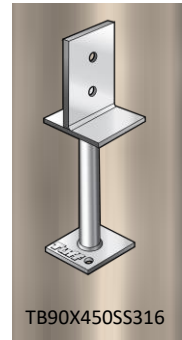

TB115X600SS316**T-BLADE STIRRUP, HEAVY DUTY 316 STAINLESS**

TB115ADJ

BOTB115X8SS316

TB90X450SS316

TBXSM150

PRODUCT CODE	: TB115X600SS316
BARCODE	: 9314691809226
POST SIZE	: UP TO 115MM
BLADE SIZE	: 100MM X 250MM
SHAFT HEIGHT	: 580MM
SHAFT Ø	: 48MM
POST BOLT HOLE	: M16
BASE BOLT HOLE	: 14MM
MADE FROM	: BLADE (10MM) + BASE (5MM)
FINISHING	: ELECTROPOLISHED

NOTES:

- MADE FROM 316 STAINLESS STEEL
- IDEAL FOR PERGOLA, CARPORT AND VERANDA POSTS
- USED FOR BOLTING TO EXISTING TIMBER DECKING OR CONCRETE BASE
- CAN ALSO BE USED FOR SETTING INTO CONCRETE
- HEAVY DUTY EXTRA WEIGHT BEARING SHAFT