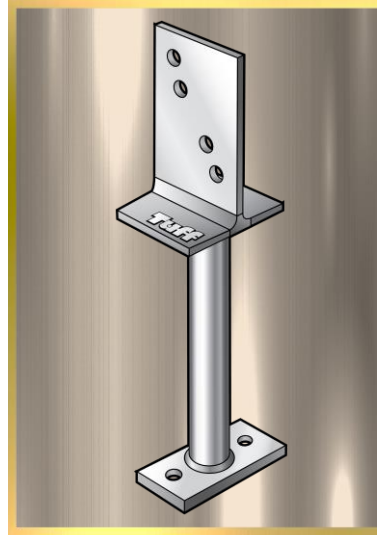

TB115X600SS316**T-BLADE STIRRUP, HEAVY DUTY 316 STAINLESS**

TB115ADJ

BOTB115X8SS316

TB90X450SS316

TBXSM150

PRODUCT CODE	: TB115X600SS316
BARCODE	: 9314691809226
POST SIZE	: UP TO 115MM
BLADE SIZE	: 100MM X 250MM
SHAFT HEIGHT	: 580MM
SHAFT Ø	: 48MM
POST BOLT HOLE	: M16
BASE BOLT HOLE	: 14MM
MADE FROM	: BLADE (10MM) + BASE (5MM)
FINISHING	: ELECTROPOLISHED

NOTES:

- MADE FROM 316 STAINLESS STEEL
- IDEAL FOR PERGOLA, CARPORT AND VERANDA POSTS
- USED FOR BOLTING TO EXISTING TIMBER DECKING OR CONCRETE BASE
- CAN ALSO BE USED FOR SETTING INTO CONCRETE
- HEAVY DUTY EXTRA WEIGHT BEARING SHAFT